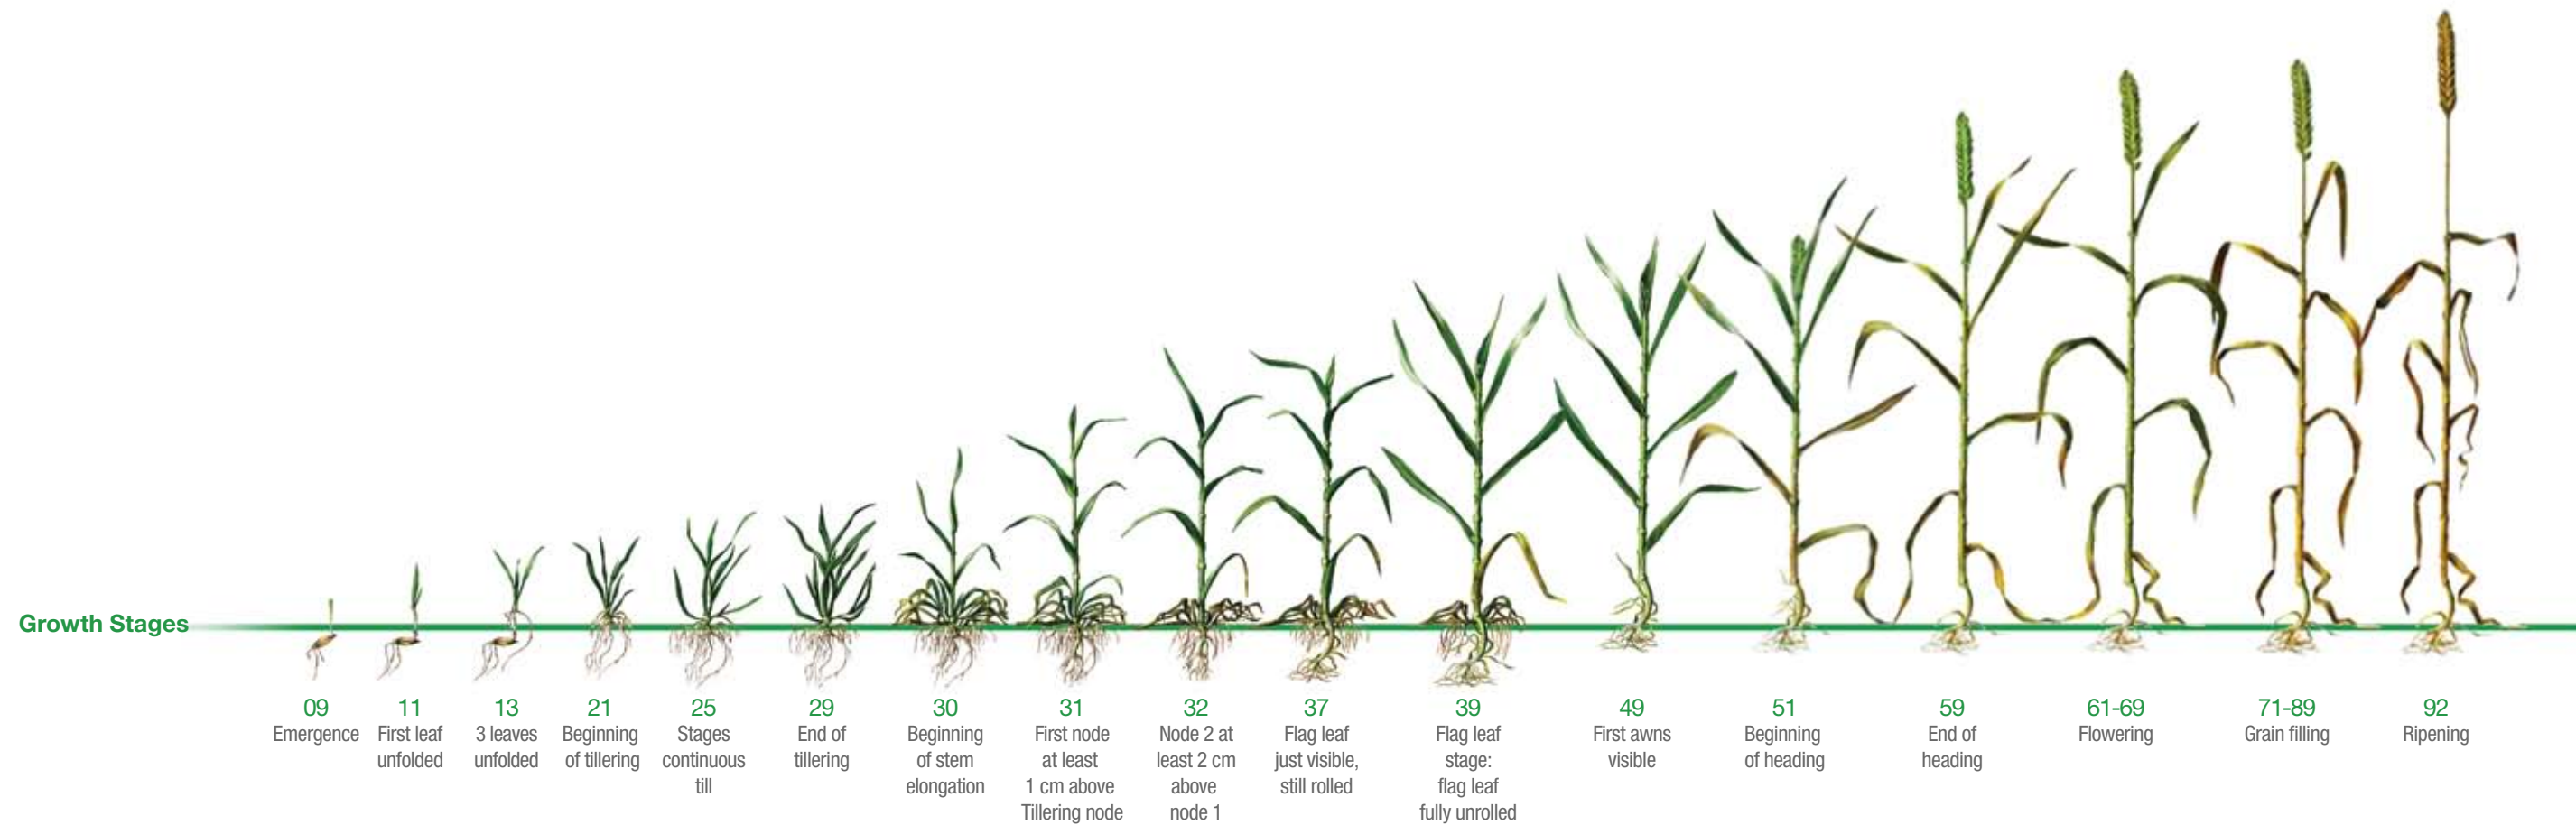

Cereal Timing Guide

Application Timing	Key: Optimal Good	
		
BUCTRIL[®] M + 		
		
		
INFINITY[®] 		Weeds controlled
BUCTRIL[®] M (spring wheat, barley and oats)		Weeds controlled
BUCTRIL[®] M (white wheat and fall rye)		
		Weeds controlled
Ethrel[®]		
		Pests controlled
Sevin[®] XLR		Pests controlled

Get to know the Ts
 Information on best application timing
 of fungicide treatments
[Learn More](#)

Understand the disease triangle
 Three key factors that can contribute
 to disease in your cereal crop
[Learn More](#)